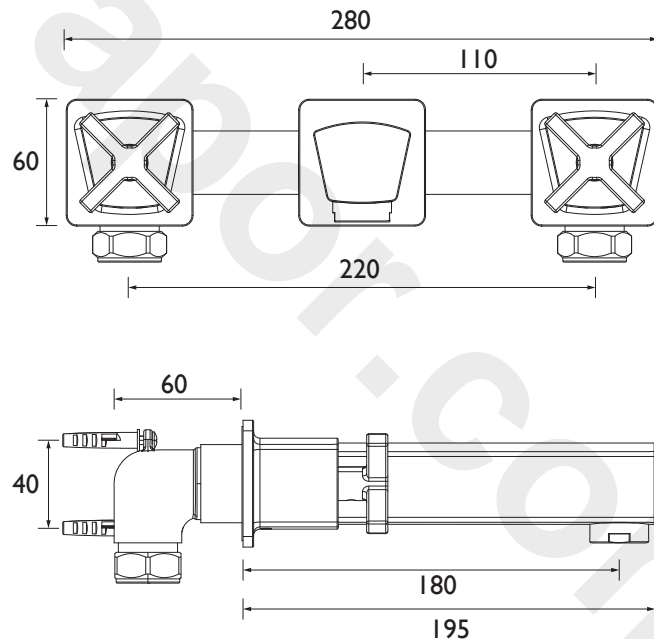

CAS WMBF C

CASINO Tap Range Casino Wall Mounted Bath Filler Chrome

Features:

- Long life and easy to use 1/4 turn ceramic disc valves
- Easy to use metal handles
- Minimum working pressure of 0.4 bar

Product Certifications:

For more products, visit our website:
<http://www.bristan.com>

Specification

Product Type:	Bathroom Taps
Main Construction Material:	Brass
Mount Type:	Wall
Handle Type:	Cross Head
Connection Inlet:	22mm Compression
Connection Outlet:	M28 Flow Straightener
Number of Tap Holes:	3
Valve/Cartridge Type:	3/4" Ceramic Disc Valve - 1/4 turn
Plumbing System Requirements:	Suitable for all plumbing systems
Minimum Dynamic Pressure (bar):	0.4 bar
Maximum Dynamic Pressure (bar):	5 bar
Maximum Hot Water Temperature °C:	60°C
Maximum Static Pressure (bar):	10 bar
Flow Type:	Single
Isolation Included:	No

Dimensions (measurements in mm)

Flow Rates (l/min)

System Pressure (bar)	0.4	0.5	1	2	3	5
CAS WMBF C (mixed)	25.3	27.1	39.3	56.4	69.6	88.8

TECHNICAL
DATA
SHEET

BRISTAN

D6